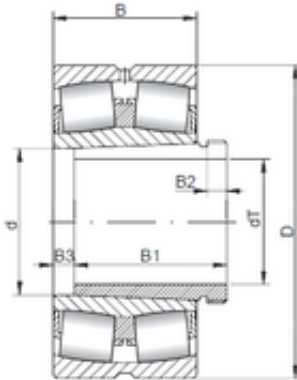

AST BEARING OF AMERICA CORP.

120 mm x 180 mm x 60 mm ISO 24024
K30CW33+AH24024 spherical roller bearings

Bearing No. 24024 K30CW33+AH24024

Size	120x180x60 mm
Bore Diameter	120 mm
Outer Diameter	180 mm
Width	60 mm
d	120 mm
d1	115 mm
D	180 mm
B	60 mm
C	60 mm
B1	9 mm
B2	13 mm

24024 K30CW33+AH24024 Bearing 2D drawings and
3D CAD models