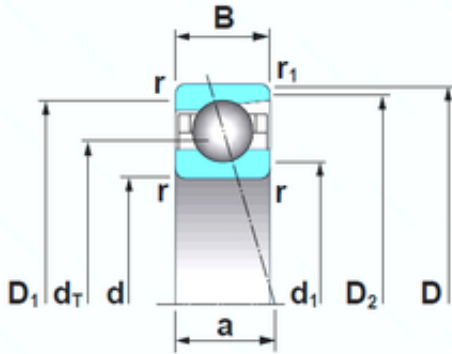

AST BEARING OF AMERICA CORP.

200 mm x 310 mm x 51 mm NSK 7040CTRSU
angular contact ball bearings

Bearing No. 7040CTRSU

7040CTRSU Bearing 2D drawings and 3D CAD models

Size	200x310x51 mm
Bore Diameter	200 mm
Outer Diameter	310 mm
Width	51 mm
d	200 mm
D	310 mm
B	51 mm
C	51 mm
a	59,7 mm
d1	212 mm
r min.	2,5 mm
r1 min.	1,5 mm
D1	298 mm
D2	303 mm
Weight	12,452 Kg
Basic dynamic load rating (C)	265 kN
Basic static load rating (C0)	340 kN
(Grease) Lubrication Speed	4 200 r/min