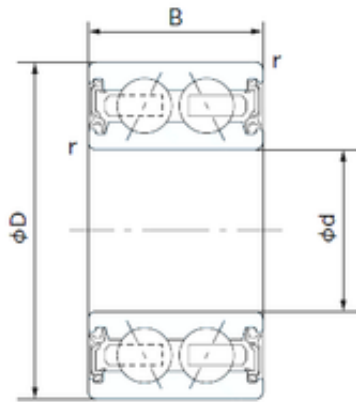

## AST BEARING OF AMERICA CORP.

35 mm x 55 mm x 20 mm NACHI  
30BG05S16G-2DL angular contact ball bearings

Bearing No. 30BG05S16G-2DL

Size	35x55x20 mm
Bore Diameter	35 mm
Outer Diameter	55 mm
Width	20 mm
d	35 mm
D	55 mm
B	20 mm
C	20 mm
r min.	0.6 mm
Basic dynamic load rating (C)	15,6 kN

30BG05S16G-2DL Bearing 2D drawings and 3D CAD models