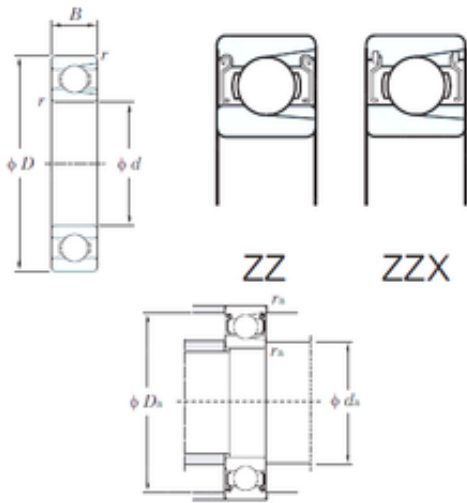

## AST BEARING OF AMERICA CORP.

75 mm x 130 mm x 25 mm KOYO M6215ZZ  
deep groove ball bearings

Bearing No. M6215ZZ

Size	75x130x25 mm
Bore Diameter	75 mm
Outer Diameter	130 mm
Width	25 mm
d	75 mm
D	130 mm
B	25 mm
C	25 mm
r min.	1.5 mm
da min.	83 mm
da max	86.5 mm
Da max.	122 mm
ra max.	1.5 mm
Weight	1.22 Kg
Basic dynamic load rating (C)	74.8 kN
Basic static load rating (C0)	72.4 kN
(Grease) Lubrication Speed	4800 r/min

M6215ZZ Bearing 2D drawings and 3D CAD models