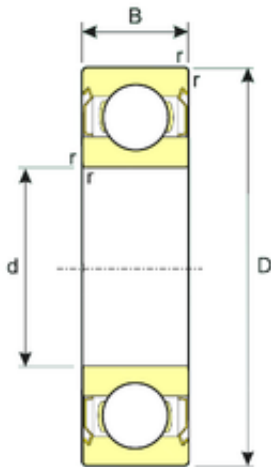

AST BEARING OF AMERICA CORP.

90 mm x 140 mm x 24 mm ISB 6018-ZZ deep groove ball bearings

Bearing No. 6018-ZZ

Size	90x140x24 mm
Bore Diameter	90 mm
Outer Diameter	140 mm
Width	24 mm
d	90 mm
D	140 mm
B	24 mm
C	24 mm
Weight	1,15 Kg
Basic dynamic load rating (C)	59,3 kN
Basic static load rating (C0)	49 kN

6018-ZZ Bearing 2D drawings and 3D CAD models