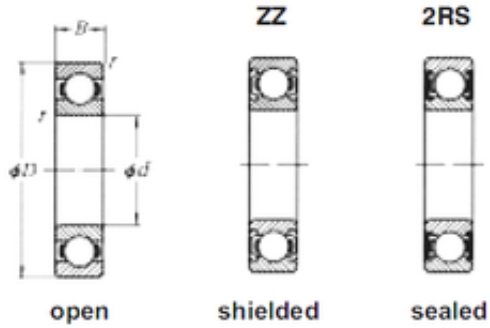

AST BEARING OF AMERICA CORP.

90 mm x 140 mm x 24 mm Loyal 6018 deep groove ball bearings

Bearing No. 6018

Size	90x140x24 mm
Bore Diameter	90 mm
Outer Diameter	140 mm
Width	24 mm
d	90 mm
D	140 mm
B	24 mm
C	24 mm

6018 Bearing 2D drawings and 3D CAD models